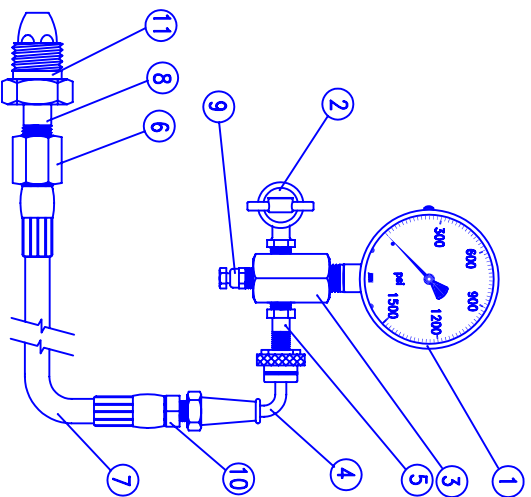

DATA SHEET CG-3000

CHARGING GAUGE, ADAPTOR & HOSE ASSEMBLY

ITEM	QTY/DESCRIPTION	Part Number
1	1 GAUGE	CG-3001
2	1 AIR CHUCK	CG-3002
3	1 ADAPTOR	CG-3003
4	1 SWIVEL CONNECTOR	CG-3004
5	1 TANK VALVE	CG-3005
6	1 COUPLER	CG-3006
7	1 HOSE	CG-3007
8	1 GLAND	CG-3008
9	1 BLEEDER VALVE	CG-3009
10	1 HOSE END FITTING	CG-3010
11	1 NUT	CG-3011

CODE	RANGE
A	0 - 100 PSI
B	0 - 300 PSI
C	0 - 600 PSI
D	0 - 1500 PSI
E	0 - 3000 PSI

CG-3000/12-8-95